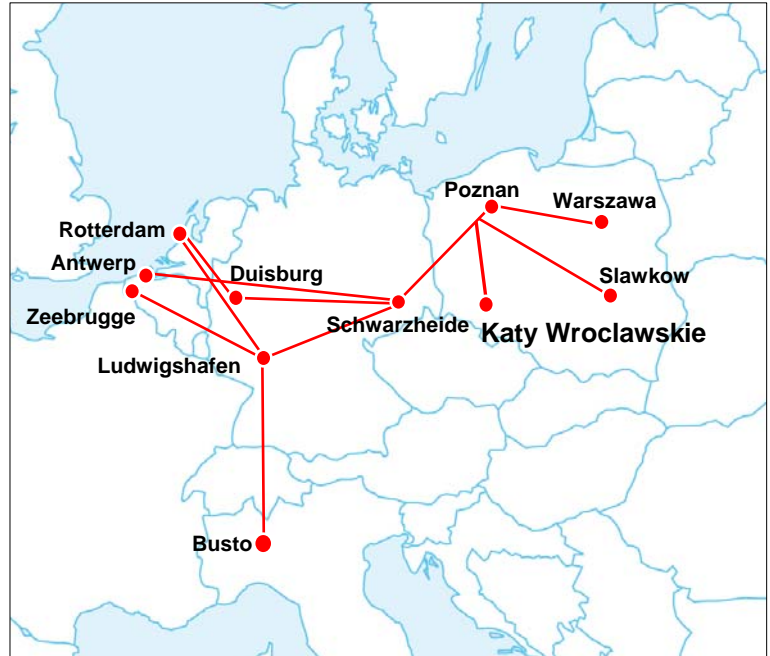

New terminal in Polonia: Katy Wroclawskie

Hupac introduces a new terminal in Poland.

→ **Start: 27.07.2009**

→ **Only top-lift units allowed**

New terminal address

Terminal Katy Wroclawskie
Schavemaker Cargo Sp. z o.o.
ul. Ks.J.Popieluszki 28
PL-55080 Katy Wroclawskie
Tel 0048 71 3903333
Fax 0048 71 3166132
terminal-katy@schavemaker.com

Departure days	Closing time	Ready for pick-up	Profile
Duisburg Rheinhausen – Katy Wroclawskie			
Mo	A 18:00	D 07:30	P/C70-400
We	A 18:00	D 07:30	P/C70-400
Fr	A 18:00	D 07:30	P/C70-400

Departure days	Closing time	Ready for pick-up	Profile
Ludwigshafen Ubf – Katy Wroclawskie			
Mo-Tu-We	A 20:30	D 07:30	P/C70-400
Th	A 20:30	E 07:30	P/C70-400
Fr	A 20:30	D 07:30	P/C70-400

Departure days	Closing time	Ready for pick-up	Profile
Zeebrugge Britannia – Katy Wroclawskie			
Mo	A 21:30	F 07:30	P/C50-380
Tu	A 21:30	G 07:30	P/C50-380
We	A 21:30	F 07:30	P/C50-380
Th	A 21:30	H 07:30	P/C50-380
Fr	A 21:30	G 07:30	P/C50-380

Departure days	Closing time	Ready for pick-up	Profile
Katy Wroclawskie – Rotterdam RSC			
Mo-Tu-We-Th	A 17:00	E 10:00	P/C70-400
Fr	A 17:00	F 10:00	P/C70-400

Departure days	Closing time	Ready for pick-up	Profile
Katy Wroclawskie – Zeebrugge Britannia			
Mo-Tu	A 17:00	E 23:00	P/C50-380
We	A 17:00	G 23:00	P/C50-380
Th-Fr	A 17:00	F 23:00	P/C50-380